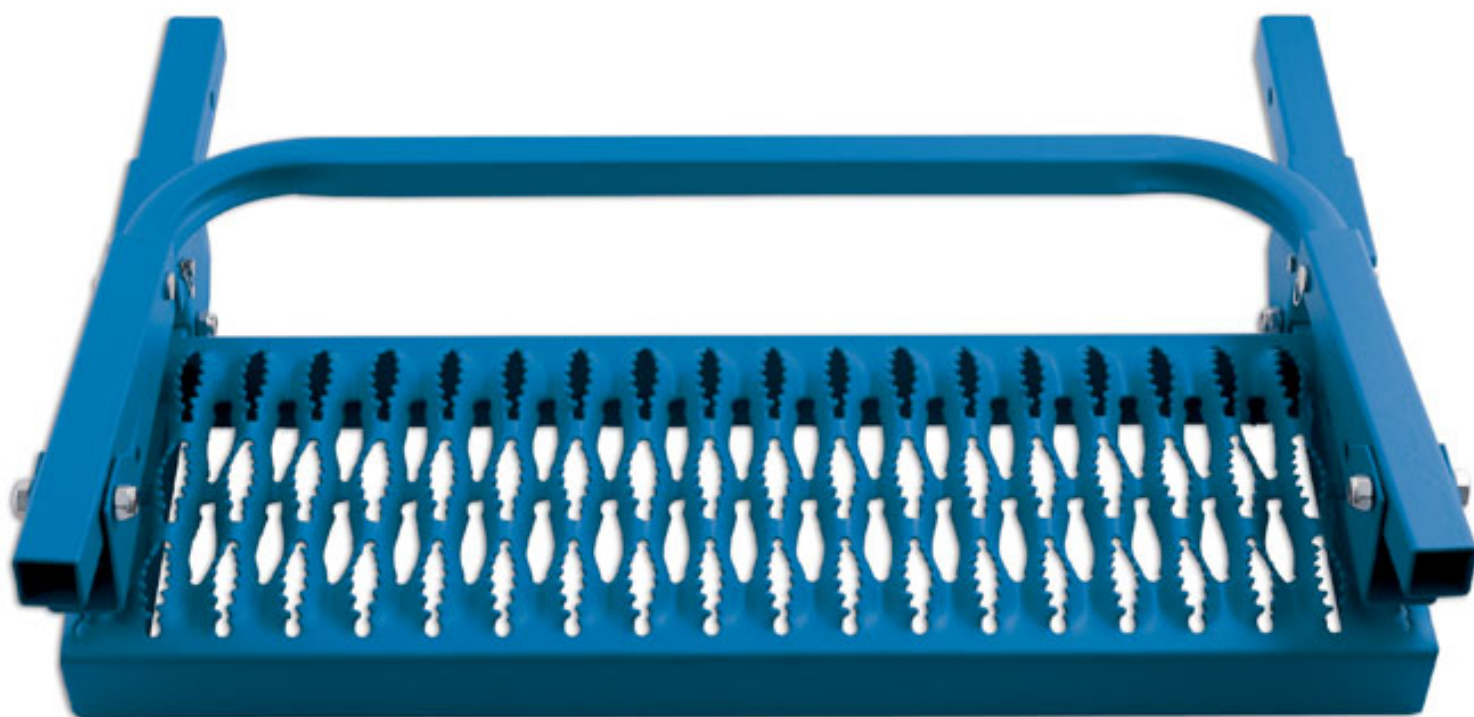

## Tyre Step - for 4x4 Light Vans

Adjustable tyre step for most light commercials and 4x4 vehicles.

### Additional Information

- Adjustable tyre step for most light commercials & 4x4 vehicles.
- Max load capacity: 150kg.
- Ideal for windscreen repair, mechanical repair, roof rack loading, vehicle cleaning etc.
- Internal dimensions of uprights: 360mm, internal dimensions of adjustable width: 279mm - 330mm.
- Adjustment pins must be locked in place. Sturdy steel construction.